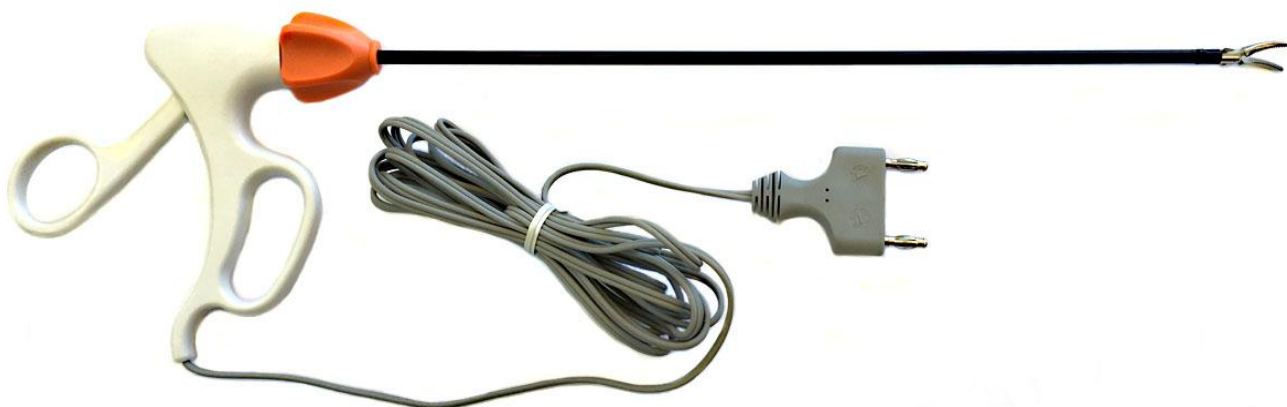

# 5mm Bipolar Forcep

## Maryland Dissector

### FEATURES:

- Exceptional value and jaw quality, more accurate, even coagulation with less tissue damage.
- 360° rotation wheel.
- Ergonomic handle increases comfort during operation.
- Fully insulated shaft.

Catalogue No.	Product Description
FBD333050	5mm x 33cm Bipolar Maryland Dissecting Forcep with Valleylab Adaptor – 2 pin, Single-Use, Box/5

EMT Healthcare Pty Ltd, unit 2, 11 ponderosa parade, warriewood NSW 2102