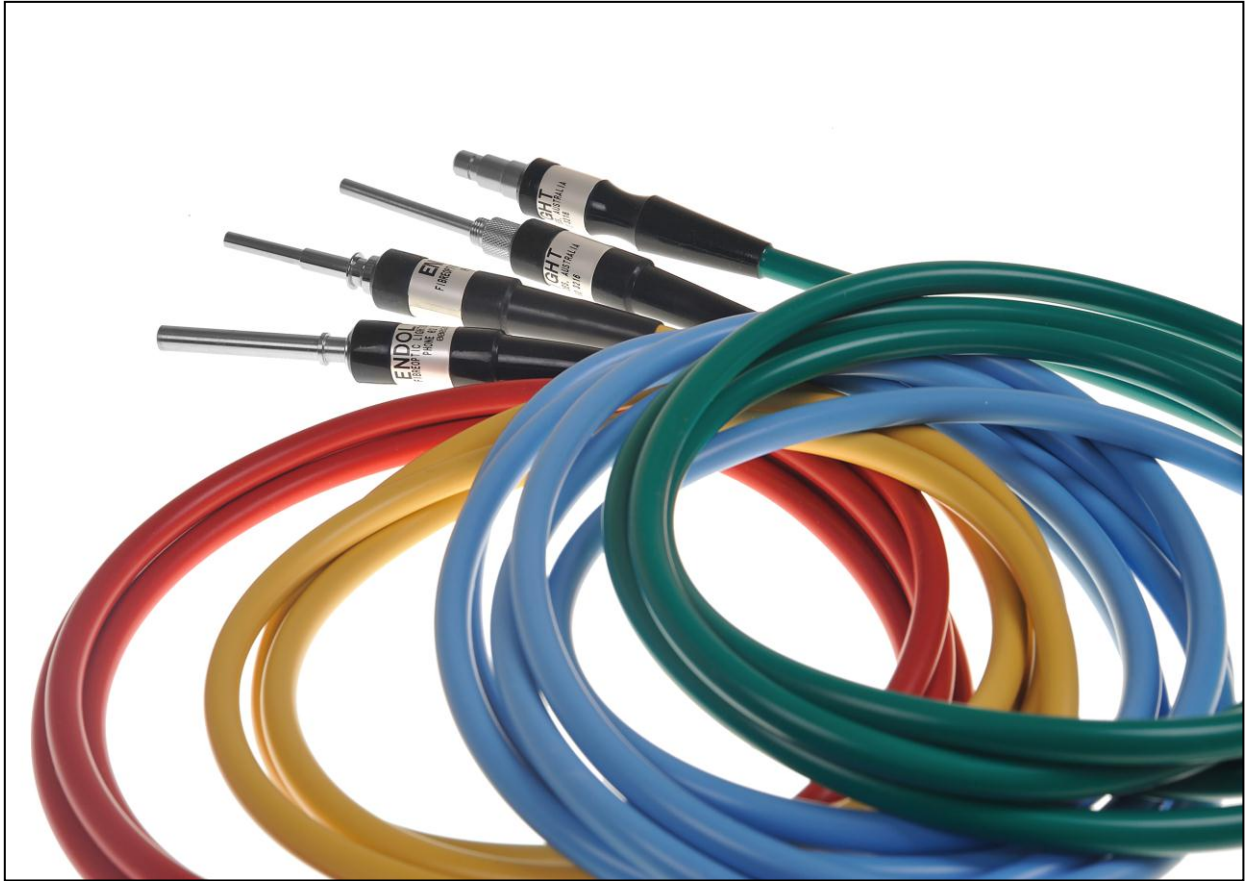

FIBREOPTIC LIGHT CABLES

Australian Made

NEW:

AUTOCLAVABLE COLOUR CODED CABLES

- CUSTOM BUILT CABLES WITH LENGTH & DIAMETER TO SUIT YOUR NEEDS
- EIGHT COLOURS AVAILABLE FOR USE WITH YOUR COLOUR CODING SYSTEM
- END FITTINGS TO SUIT ALL LIGHT SOURCES & TELESCOPES

REPAIRS:

THINK TWICE BEFORE THROWING OUT OLD CABLES

- ALL MANUFACTURERS & MODELS REPAIRED
- FIBREOPTIC LIGHT BUNDLE REPLACEMENT
- CHANGES TO END FITTINGS